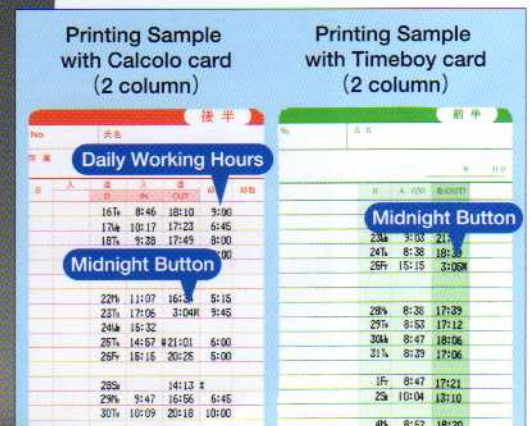

FEATURES

- **Calculates Daily Working Hours**
Daily working hours are printed on Calcolo cards (for up to 50 workers) to assist payroll accounting.
- **"Midnight" Button**
For nightshift working, when clocking off press the "Midnight" Button and the time will be entered in the "OUT" column of the previous day.
- **"PASSWORD" Security**
To prevent improper usage, a 4 digit number must be input before settings can be changed.
- **24 Hour LCD Clock**
- **3 different formats to suit Monthly, Bi-weekly and Weekly pay periods.**
- **Easily Wall Mounted.**

GR (Green=4 column)

SPECIFICATION

- **Dimensions**
W130×D126×H220mm (with Pedestal)
- **Weight** 1.5 kg
- **Imprint Mode**
Impacted Dots, by Ribbon Cassette (1 color)
- **Time Base**
Quartz Oscillation accuracy
±15 seconds/month
- **Display**
LCD Digital Display
- **Power Source**
AC100V~240V (±10%), 50/60Hz
- **Power Consumption**
2.1W (normal), 16W (in printing)
- **Operating Temperature Range**
-5°C~+40°C
- **Operating Humidity Range**
20%~80%RH (non-condensation)

BL (Black=2 column)

FUNCTION ★ Please remember to specify whether you require 4 or 2 column output when ordering.

Color classified	Function	Printing Column	Time Cards	Calculates Daily Working Hours	Column Change
Body Color ; Green		4	Timeboy card	×	Auto
			Calcolo card	○	
Body Color ; Black		2	Calcolo card	○	Auto
			Timeboy card	×	