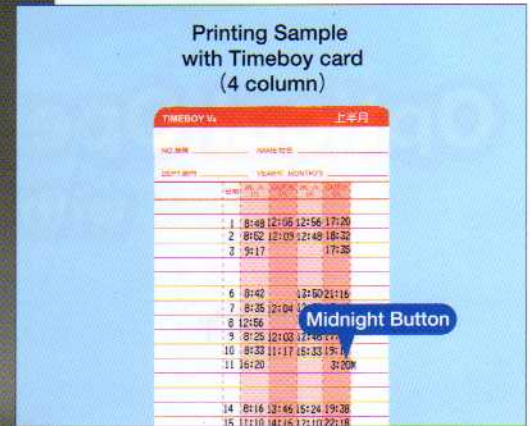

日數 日數 日數 日數
Rate Rate Rate Rate
Total Total
Deduction
Balance Due

電 事
Memo

上列工數如無誤
Signature

Midnight Button

TECHNOL SEVEN CO.,LTD.

NIPPO Electronic Time Recorder

TIMEBOY 7

Made in Japan

FEATURES

- **Calculates Daily Working Hours**
Daily working hours are printed on Calcolo cards (for up to 50 workers) to assist payroll accounting.
- **"Midnight" Button**
For nightshift working, when clocking off press the "Midnight" Button and the time will be entered in the "OUT" column of the previous day.
- **"PASSWORD" Security**
To prevent improper usage, a 4 digit number must be input before settings can be changed.
- **24 Hour LCD Clock**
- **3 different formats to suit Monthly, Bi-weekly and Weekly pay periods.**
- **Easily Wall Mounted.**

GR (Green=4 column)

SPECIFICATION

- **Dimensions**
W130×D126×H220mm (with Pedestal)
- **Weight** 1.5 kg
- **Imprint Mode**
Impacted Dots, by Ribbon Cassette (1 color)
- **Time Base**
Quartz Oscillation accuracy
±15 seconds/month
- **Display**
LCD Digital Display
- **Power Source**
AC100V~240V (±10%), 50/60Hz
- **Power Consumption**
2.1W (normal), 16W (in printing)
- **Operating Temperature Range**
-5°C~+40°C
- **Operating Humidity Range**
20%~80%RH (non-condensation)