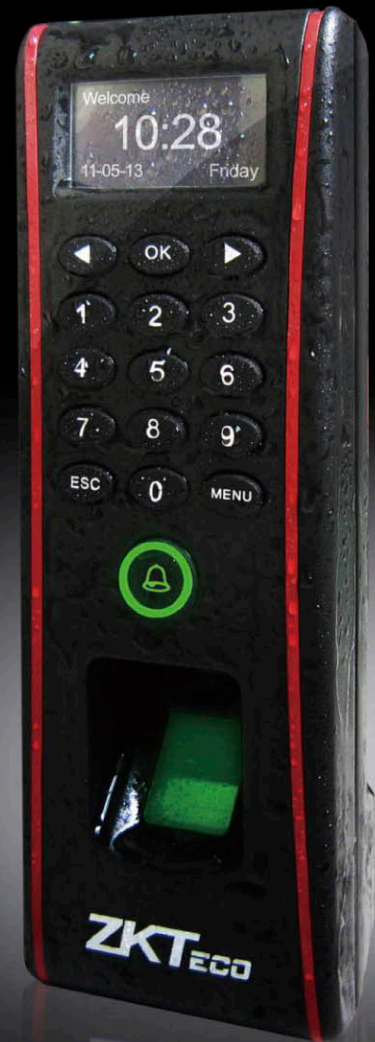

# ZKTeco®

Security and Time Management Solution

## TF1700

TF1700, one of the world's smallest IP-based fingerprint terminals used for access control and time attendance features. TF1700 offers extra durability in all weather conditions including outdoor environments. It is specially designed for standalone applications such as house, office, shop, garage, factory and others.

## Features

▶ **Rugged structure for outdoor installation and extra durability**

\* IP65 rated waterproof and weatherproof structure

▶ **Slim and elegant design**

\* One of the world's smallest fingerprint terminals  
\* Sleek and slim design for narrow spaces