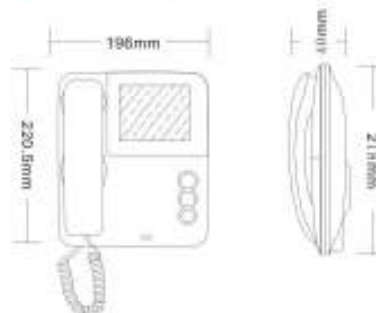

CS-D800A8-B/C

Video Indoor Phone

Features:

- 4" TFT LCD / 4" CRT Display
- Entry station communication and monitoring
- Door release
- Hand set Design
- Volume, Brightness and Chroma Adjustable

Dimension

Specifications

Model	CS-D800A8-C	CS-D800A8-B
Screen	4" TFT LCD	4" CRT
Power supply	DC15V (Visible) / 450mA+50mA	
Standby Current	30mA	
Display Time	About 60s	
Video Output	1.0 Vp-p	
Dimension	220mm*185mm*75mm	