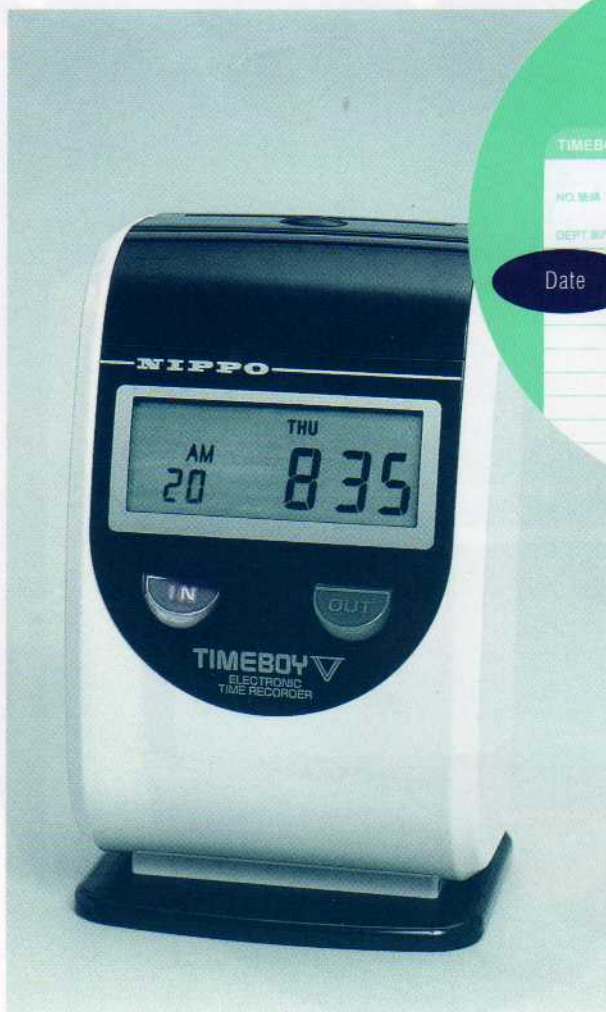

Ultra compact sized Time Recorder can fit perfectly anywhere in your office. For small office, it can be mounted to the wall. Sophisticated design and accurate functions.

FEATURES

I SMALL

Compact sized Time Recorder with full functions. It's possible to mount to a wall, so it doesn't take up valuable space.

II SIMPLE OPERATION

JUST TURN ON THE SWITCH AND USE

Year-month-date, payroll cut-off date(END) are already set. Easy to see LCD Clock.

III SUPERB FUNCTIONS

Built-in perpetual calendar including leap year. The lithium battery will support the memory back up if power fails. It has passed a 180,000 time printing endurance test. Optional time of day change (Initial factory setting is 3.00)

IV SMART

Smart & Simple design suitable to any offices. Easy-to-see LCD display. With the Light Button on, you can easily operate the clock IN/OUT in a dark place.

V SAVE YOUR MONEY

Fully functional and economical.

New Timeboy is connected directly to AC Power. Impacted dotmatrix printer makes the printing clear.

SPECIFICATIONS

Time Base..... Quartz Oscillation, ±15Sec., Digital LCD Clock
 Imprint Mode..... Impacted Dots, by Cassette Ribbon(1colour)
 Printing Column..... 4columns(Date+4 IN/OUT)
 Time Card..... Special Timboy-V Time Card